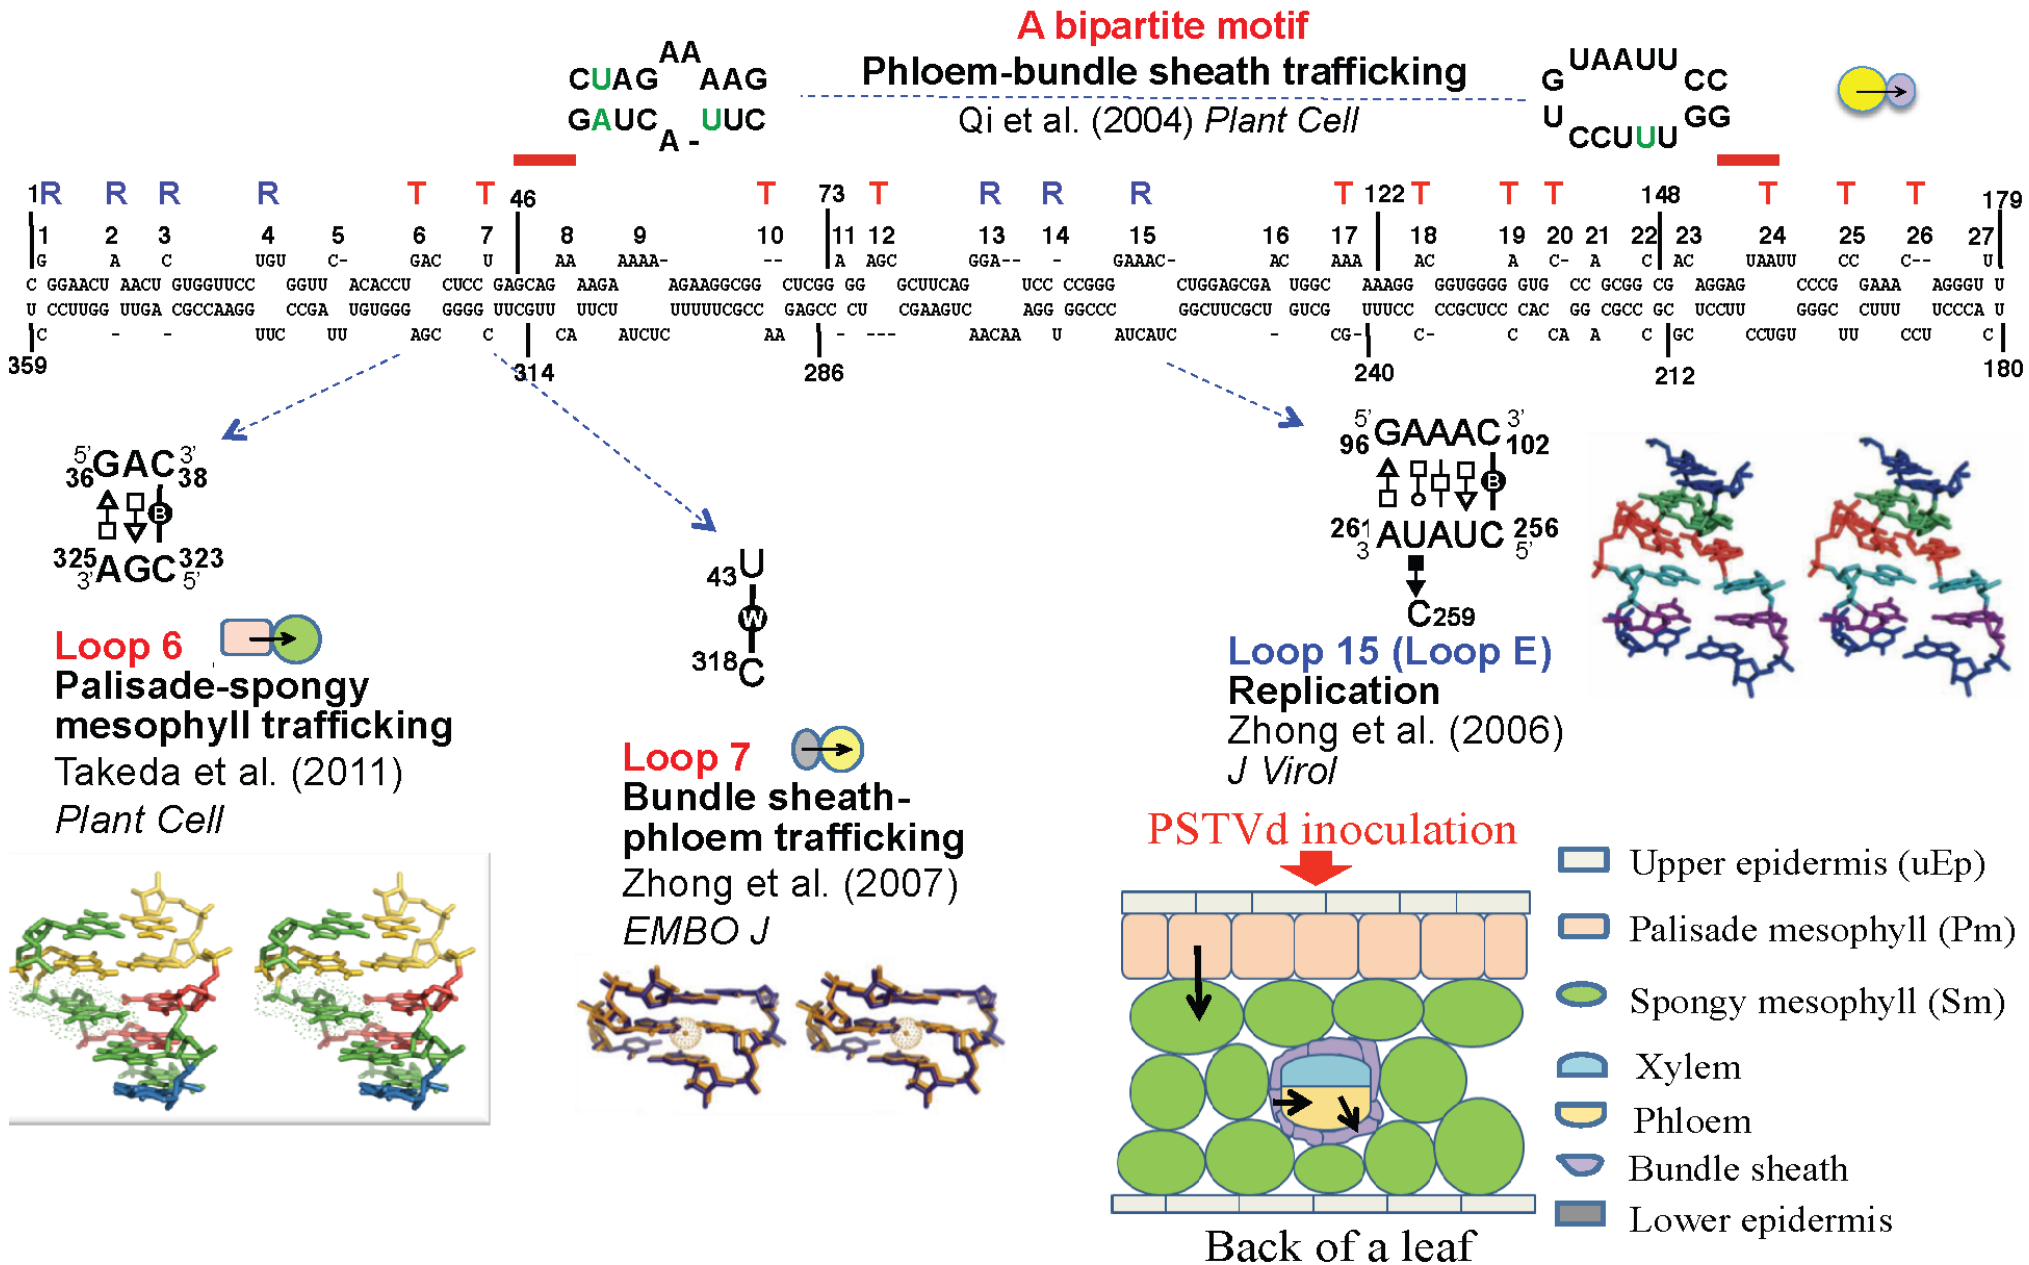

# Professor Biao Ding (1960-2015)

Born: 1960, Yunnan, China

B.S.: 1982, Beijing Forestry Univ., China

M.S.: 1986, Cornell Univ., US

Ph.D.: 1991, Cornell Univ., US

Assistant Professor: 1994-1999, Oklahoma State Univ., US

# A Devoted Scientist the first person SEEING plasmodesmata

# Enchanted with 3D Structure of PSTVd