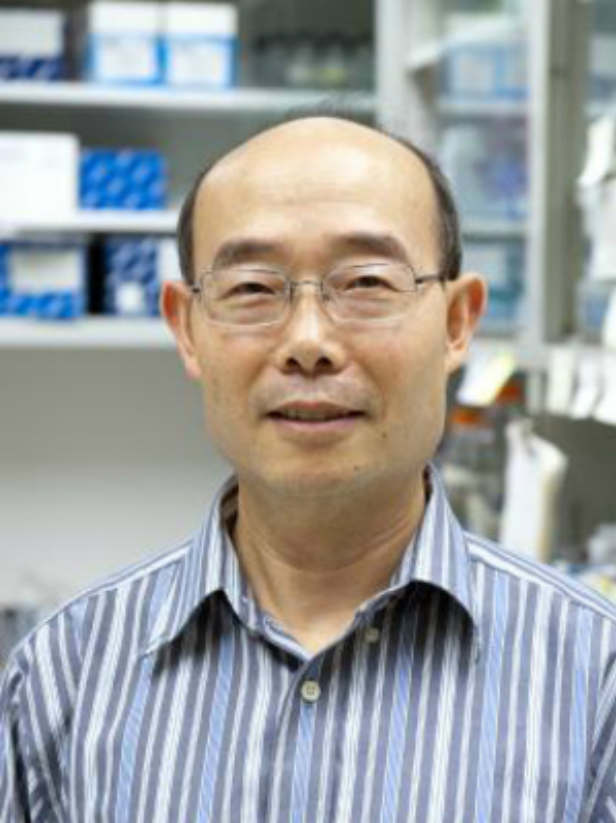

# Professor Biao Ding (1960-2015)

Born: 1960, Yunnan, China

B.S.: 1982, Beijing Forestry Univ., China

M.S.: 1986, Cornell Univ., US

Ph.D.: 1991, Cornell Univ., US

Assistant Professor: 1994-1999, Oklahoma State Univ., US

Associate Professor: 1999-2000, Oklahoma State Univ., US

Associate Professor: 2000-2005, Ohio State Univ., US

Professor: 2005-2015, Ohio State Univ., US

AAAS fellow, elected in 2012

# A Devoted Scientist the first person SEEING plasmodesmata